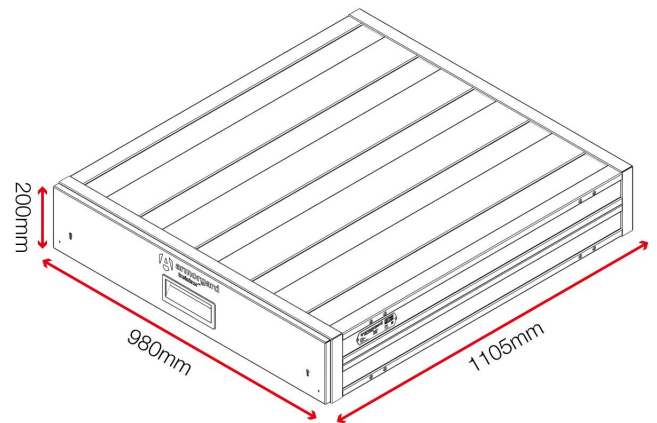

Dimensions