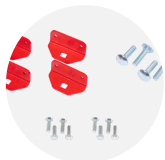

Barcode: 5060452082240

trekdror™

Product code: TKD2

- » Robust steel tool drawers for vehicles and small spaces.
- » It's lightweight, stackable design is perfect for maximising on space.
- » Drawer extends out almost 80% of its depth and is easily removable.

Product specifications

Weight	62kg
Colour	Black grey: RAL 7021, Traffic red: RAL 3020
Suitable for	Vehicle
Finished coating	Powder coated
Material & thickness	1.5 steel
Quantity of keys	3 keys
Suitable for vehicle mounting	Yes
How are castors fitted?	Not applicable
Other sizes available	2 other sizes
Qty of shelves as standard	No

Dimensions

Optional extras - Contact Armorgard to find out more

Dividers TKD2D

Rubber mat TKD2-RM

Mounting kit TKDMPK

Stacking kit TKDSPK